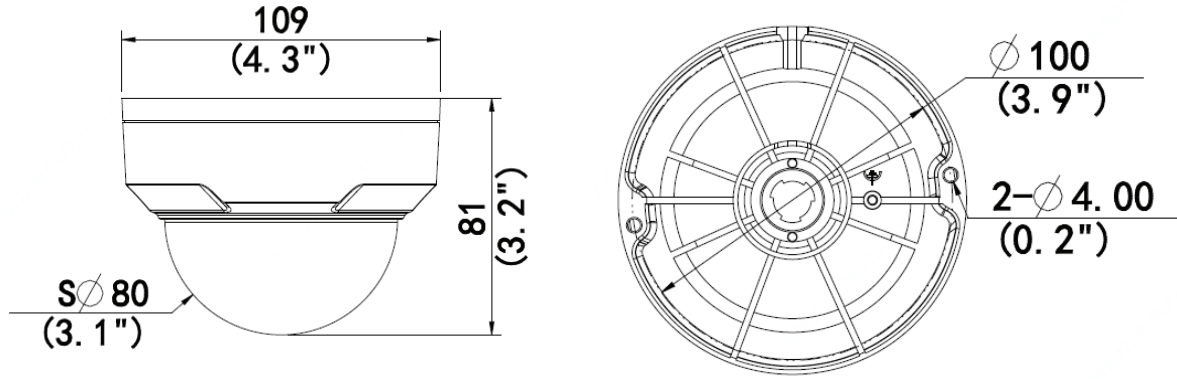

### KEY FEATURES

- High quality image with 4MP, 1/3" CMOS sensor
- 4MP (2688\*1520)@ 25/20fps; 4MP (2560\*1440)@ 25/20fps; 3MP (2304\*1296) @30/25fps; 2MP (1920\*1080) @30/25fps
- Ultra 265, H.265, H.264, MJPEG video compression
- 120dB true WDR technology captures clear images in low-light and high-contrast environments
- Supports 9:16 Corridor Mode
- ONVIF compliant
- Smart IR, up to 50m (164ft) IR distance
- Supports 256GB Micro SD card
- IP67 protection
- Supports PoE power supply
- 3-Axis positioning

## Dimensions

### Shipping Information:

Item	UPC Code	Package Dimensions	Package Weight	Qty/Carton
CyberView 400D	744390952166	5.2 x 5.2 x 5.3	1 Lbs	16