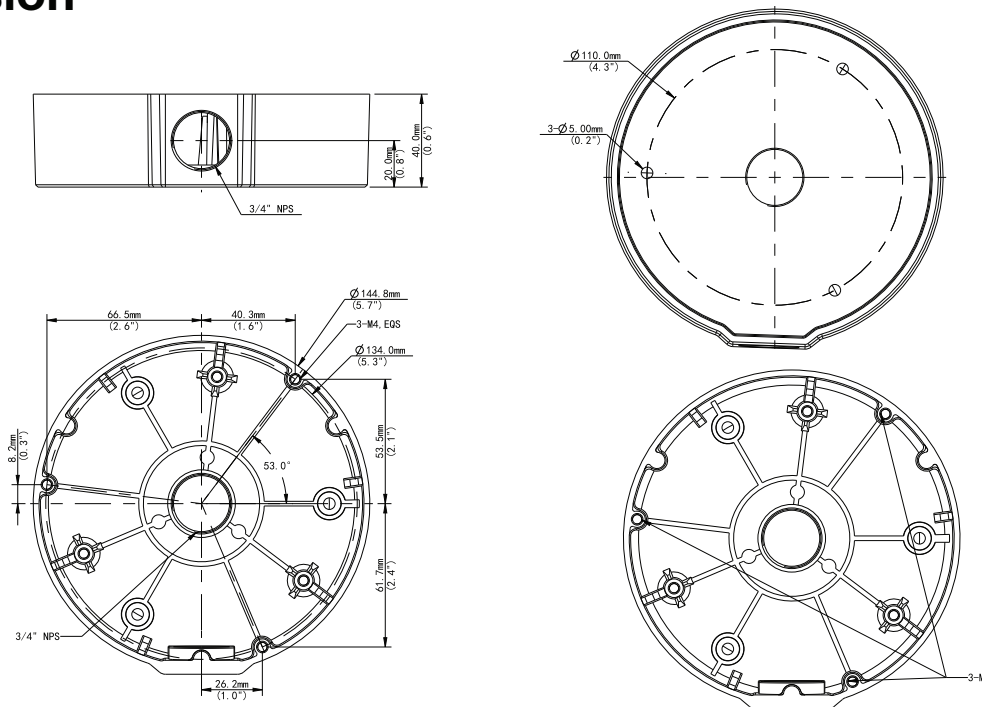

### Fixed Dome Junction Box

## Specifications

Bracket	ACS-J103
Application	CyberView 411D-TAA/811D
Dimensions	Φ 144.8mm*40mm (5.70" x1.57")
Weight	0.3kg(0.66lb)
Material	Aluminum alloy

## Dimension

### Shipping Information:

Item	UPC Code
ACS-J103	744390952470