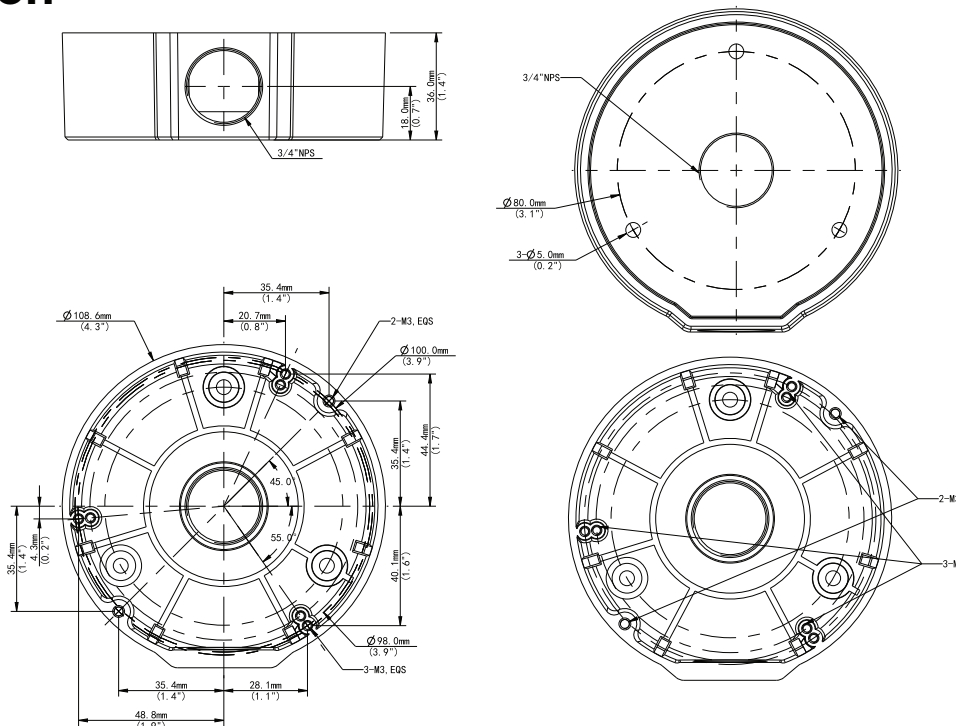

### Fixed Dome Junction Box

## Specifications

Bracket	ACS-J102
Application	CyberView 200T/400T/410-TAA/810T
Dimensions	Φ 126mm*36mm (4.96" x1.42")
Weight	0.24kg(0.53lb)
Material	Aluminum alloy

## Dimension